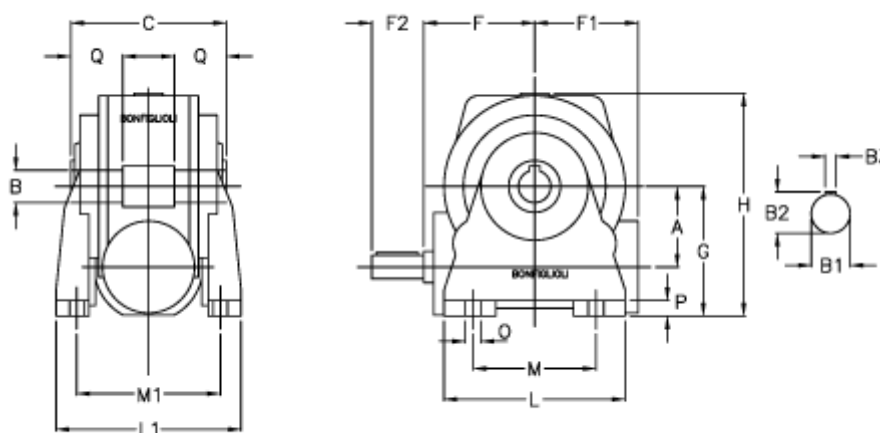

Data Sheet

Article number: 3901210100100

Description: Worm gear with solid input shaft
VF 210N-100-HS

Measures

a	= 210.0	F1 = 277	O = 26.0
B	= 90	F2 = 110	P = 25
B1	= 48	g = 335	Q = 85.0
B2	= 51.5	H = 555.0	
B3	= 14	L = 440	
C	= 260	L1 = 320	
Description = VF 210N-xx-HS		m = 340	
F	= 230.0	M1 = 265.0	